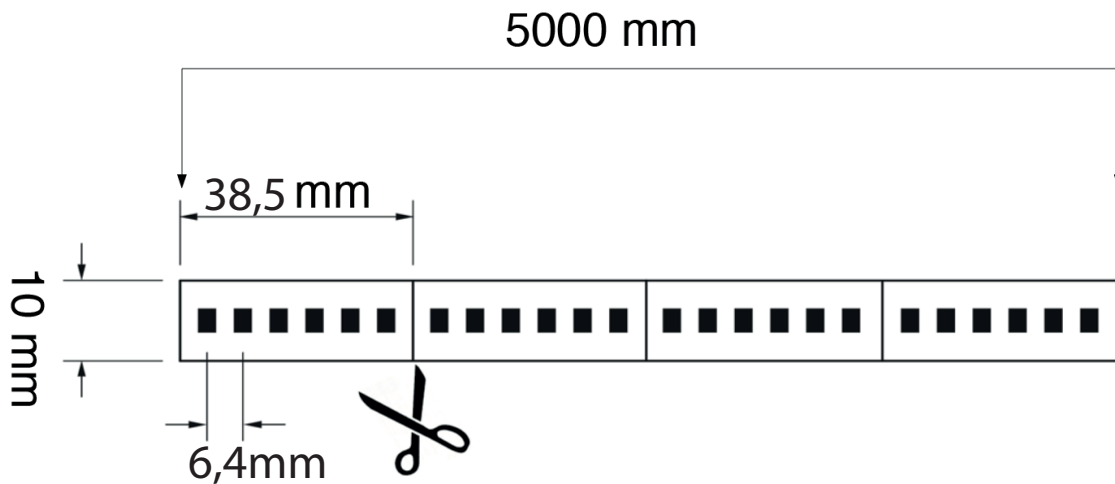

SICOMtape 11W/m IP20 superbright

5605774

Lamp Voltage

Luminous flux

Max.module lenght

CRI

Degree of protection

DESCRIZIONE

SIRIOtape 11W/m 24V 827 superbright, LED 2835.

IP20 protection.

* on request.

SICOM S.R.L.

Via Austria 15/A - 35127 - PADOVA - ITALY - Tel: +39 049 8701470 - Fax: +39 049 8700738
sicom@sicom-pd.it - www.sicom-pd.it

SICOMtape 11W/m IP20 superbright

5605774

MECHANICAL DATA

Width (mm)	10
Height (mm)	2
Length (mm)	5000
Degree of protection (IP)	IP20
Length of particular segments (mm)	38,5

ELECTRICAL DATA

Efficiency (lm/W)	110
Lamp power per meter (W)	11
Lamp voltage (V)	24

LIGHT TECHNICAL DATA

Luminous flux (lm/m)	1210
Beam angle (°)	120
Binning tolerance	-
CRI (Ra)	> 85
Colour temperature (K)	2700K
EEC	A
Number Led/M	156

CONNECTION

Connection number	supply from one end
Max. module length (mm)	5000